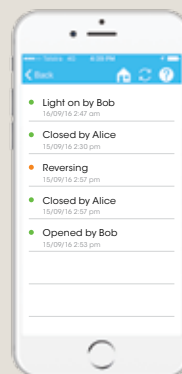

* Subject to cellular and WiFi connection and availability. Note - Kit includes Smart Hub & accessories. Phone not included.

Smart Phone Control is a great solution for those who carry a smart phone all the time.

The B&D® App can be customised to suit your lifestyle. From partial opening modes to restricting door access times, your protection and security is a priority.

ACTIVITY LOG

You can view usage history on the App so you know who has operated your garage door and when.