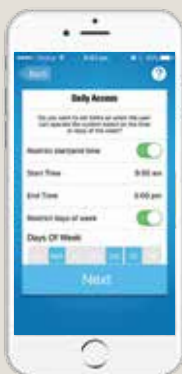

CUSTOMISATION

The B&D® App can be customised to suit your lifestyle. From partial opening modes to restricting door access times, your protection and security is a priority.