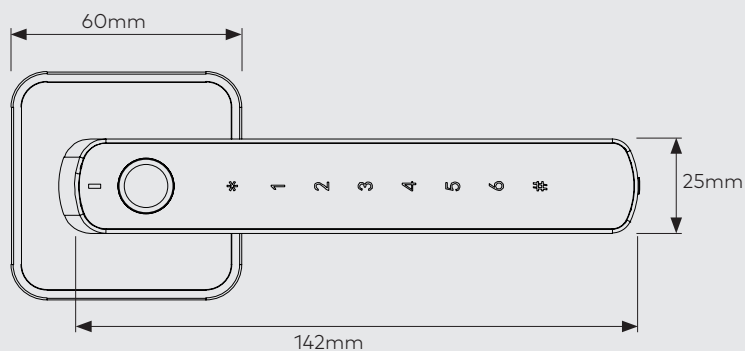

Dimensions

Rosé	Item	Article Number	Description	Finish
	Rosé Silver	9400000011394	ROSÉ BIOMETRIC DIGITAL LOCK SIL	SILVER
	Rosé Black	9400000011395	ROSÉ BIOMETRIC DIGITAL LOCK BLK	BLACK