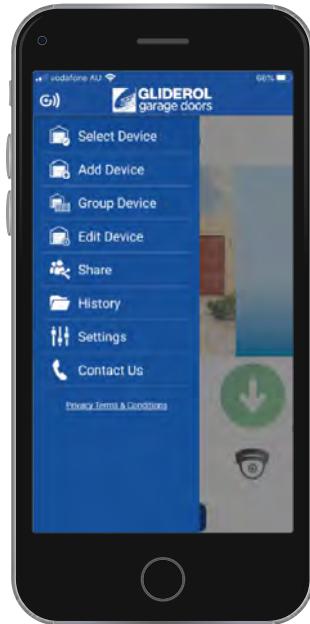

STAND ALONE RECEIVER

Ideal for homes with existing garage doors or automatic gates, the Gliderol Stand Alone Receiver allows openers of another brand to use the same receiver as your Gliderol opener, so that only one remote is required to control multiple units.

For information on accessory compatibility with your chosen Gliderol opener please refer to your user manual or speak to your local Gliderol office for assistance.

G+ Home Automation

Smartphone Garage Door Control System

APP AVAILABLE ON:

COMPLETE CONVENIENCE

Operate your Gliderol garage door from any location, at any time. Accept contactless deliveries remotely & securely.

TOTAL VISIBILITY

Real-time alerts notify you when your door is opened or closed, with activity history available at the touch of a button.