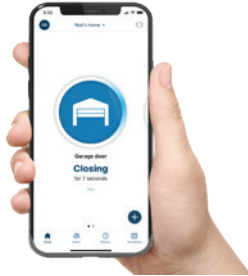

WeatherDrive™

IDEAL FOR POWERING SHEDS AND CARPORT ROLLER DOORS
MR555MYQ

ROLLER GARAGE DOOR OPENER MYQ CAPABLE

Works with myQ² smart technology

Additional purchase of
The myQ Connectivity
Bundle is required.

APP AVAILABLE ON:

- Set real time notifications to alert you when your garage opens, closes or is left open.
- Monitor and control your garage door from anywhere.
- Share limited guest access with five people you trust.
- Pre-set scheduling to close your garage door at a certain time.
- Protect your loved ones and belongings with The Protector System™ (Safety IR Beams).
- Peace of mind knowing if your garage door is open or closed anywhere and any time.