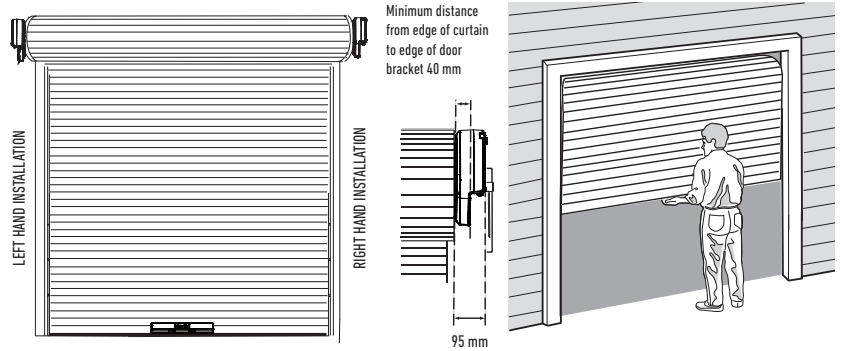

- Maximum lifting under spring tensions: 15 kg
- Suitable for steel spring balanced doors
- Door height: 4.5m; total door area: 15m²
- Single dwelling, max door weight up to 100 kg