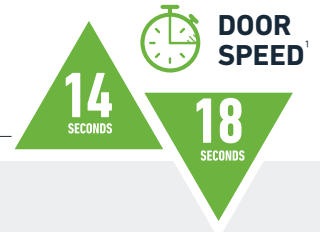

SECURITY

SECURITY+ 2.0®

- Encrypted rolling code across multiple frequencies.
- Security+ 2.0® technology virtually eliminates interference.

SMART

RADIO

- Provides 2-way communication from rolling door opener and accessories.
- Receiver with 64 memory registers.

ELECTRICAL

LIGHTING: LED LIGHTING

- LED light turns on with activation.
- Garage illumination: 9 premium ultrabright LEDs.

STANDARD SPECIFICATIONS

- IP34 housing
- myQ technology capable²
- Input Voltage: 240V AC
- Rated door areas up to: 15m²
- Max door height: 4.5m
- Max door weight: 100 kg
- Max peak pulling force: 500N
- Max lift under spring tension: 15 kg
- Minimum side room: 40mm
- Radio frequency: 433.30, 434.54 and 433.92 MHz with Security +2.0 technology.
- Noise rating 1M: 51DB
- Drum rotations: 5.5
- 24V DC motor with thermal overload protection
- Up to 64 memory registers
- Garage illumination: 12 premium ultrabright LEDs

Merlin®

AUSTRALIA

Chamberlain Australia Pty Ltd
PO Box 1446
Lane Cove NSW 1595
Australia

gomerlin.com.au
1800 638 234

NEW ZEALAND

Chamberlain New Zealand Ltd
PO Box 100-221
North Shore
Auckland 0745
New Zealand

gomerlin.co.nz
0800 653 667

Engineered and designed by The Chamberlain Group, Inc.
©2021 The Chamberlain Group, Inc.™ Trademark of The Chamberlain Group, Inc.
® Registered Trademark of The Chamberlain Group, Inc.

¹Based upon a 2.3m high door at regular speed setting. ²This feature requires monitored Safety IR Beams to be fitted. Linking your myQ account to partner may require an additional accessory purchase or subscription fee. Apple, the Apple logo, iPhone, and iPad are trademarks of Apple Inc., registered in the U.S. and other countries and regions. App Store is a service mark of Apple Inc. Google Play and the Google Play logo are trademarks of Google LLC.