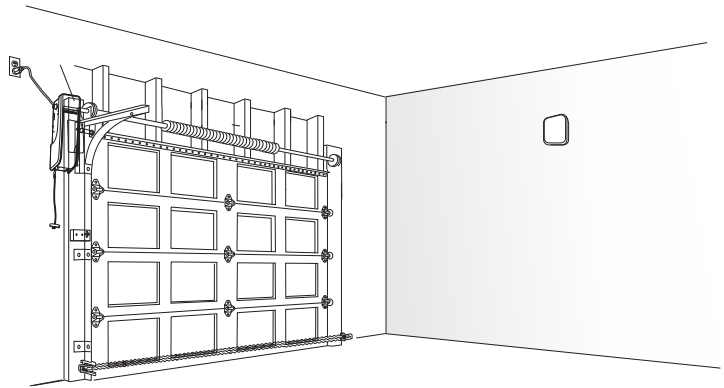

TYPICAL INSTALLATION - SECTIONAL DOORS

- Maximum lifting under spring tensions: 20 kg
- Suitable for steel and timber spring balanced doors
- Door height: 4.2m Total door area: 16.5m²
- Single dwelling, max door weight up to 130 / 230 kg³