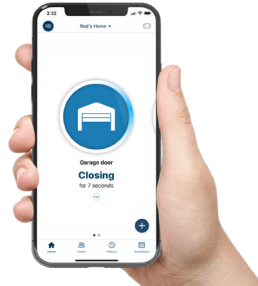

Commander Ultimate

OPEN UP POSSIBILITIES
MJ3800MYQ

WALL MOUNT GARAGE DOOR OPENER
INTEGRATED MYQ WI-FI & BATTERY BACKUP

Integrated myQ²

APP AVAILABLE ON:

- Set real time notifications to alert you when your garage opens, closes or is left open.
- Monitor and control your garage door from anywhere.
- Share limited guest access with five people you trust.
- Pre-set scheduling to close your garage door at a certain time.
- Protect your loved ones and belongings with The Protector System™ (Safety IR Beams).
- Peace of mind knowing if your garage door is open or closed anywhere and any time.