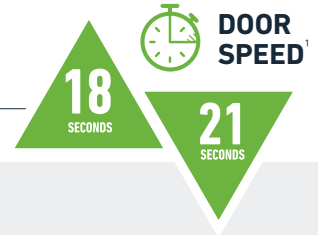

SECURITY

SECURITY+ 2.0®

- Encrypted rolling code across multiple frequencies.
- Security+ 2.0® technology virtually eliminates interference.

SMART

HOME CONNECTIVITY

- Built-in myQ Wi-Fi for the easiest way to connect to the garage.
- Monitor, control and receive alerts about your garage door through the myQ smartphone App.
- Set a recurring schedule to close a garage door or turn lights on/off.
- Syncs with popular smart devices and platforms.

ELECTRICAL

MYQ REMOTE LED LIGHT

- Multiple programming options, including myQ App control.
- Mounts to ceiling or wall.
- Easy-to-clean hinged cover.

STANDARD SPECIFICATIONS

- Input voltage: 240V AC
- Rated door areas up to: 16.5m²
- Max door height: 4.2m
- Max door weight: 130 kg / 230 kg³
- Max peak pulling force: 600N
- Max lift under spring tension: 20 kg
- Minimum side room: 216mm
- Radio frequency: 433.30, 433.92, 434.54 MHz with Security +2.0 technology.
- Garage Door Opener Capacity of up to 40 Remote Controls, 4 Wireless Keyless Entry Systems and 16 myQ Devices.

Merlin®

AUSTRALIA

Chamberlain Australia Pty Ltd
PO Box 1446
Lane Cove NSW 1595
Australia

gomerlin.com.au
1800 638 234

NEW ZEALAND

Chamberlain New Zealand Ltd
PO Box 100-221
North Shore
Auckland 0745
New Zealand

gomerlin.co.nz
0800 653 667

Engineered and designed by The Chamberlain Group, Inc.
©2021 The Chamberlain Group, Inc.™ Trademark of The Chamberlain Group, Inc.
® Registered Trademark of The Chamberlain Group, Inc.