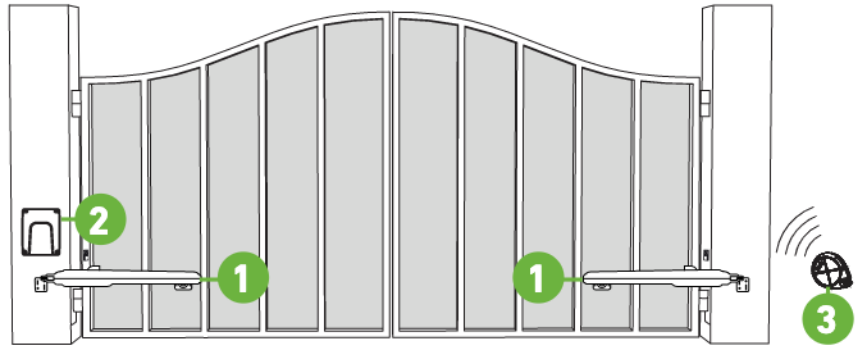

Swing L 300

LINEAR ACTUATOR MAINS VOLTAGE DUAL KIT - MGLDK

SUITABLE FOR DOUBLE SWING GATES UP TO 6 METRES

RESIDENTIAL SWING GATE OPENER

Start with smart. Compatible with myQ²

Additional purchase of The Outdoor Protector System and myQ Gateway is required

FOR SWING GATES

- Monitor and control your gate away from home through the myQ App.
- Peace of mind knowing if gate is open or closed anywhere and any time.
- Receive real time alerts and notifications so you know when the gate is opened or closed by loved ones.
- Pre-set times to automatically close your gate at any time.
- See history records of your gate open and close periods.
- Protect your loved ones and belongings with The Outdoor Protector System (Safety IR Beams).
- Compatible myQ App available for smart devices including Apple Watch.

APP AVAILABLE ON:

TYPICAL INSTALLATION - DOUBLE SWING GATES

1. Gate Opener (MGLX)
2. Control Box (MGEGB)
3. Remote Control (E970M)

Maximum Gate Width & Weights:

- 200kg for 3m gate
- 250kg for 2.5m gate
- 300kg for 2m gate.