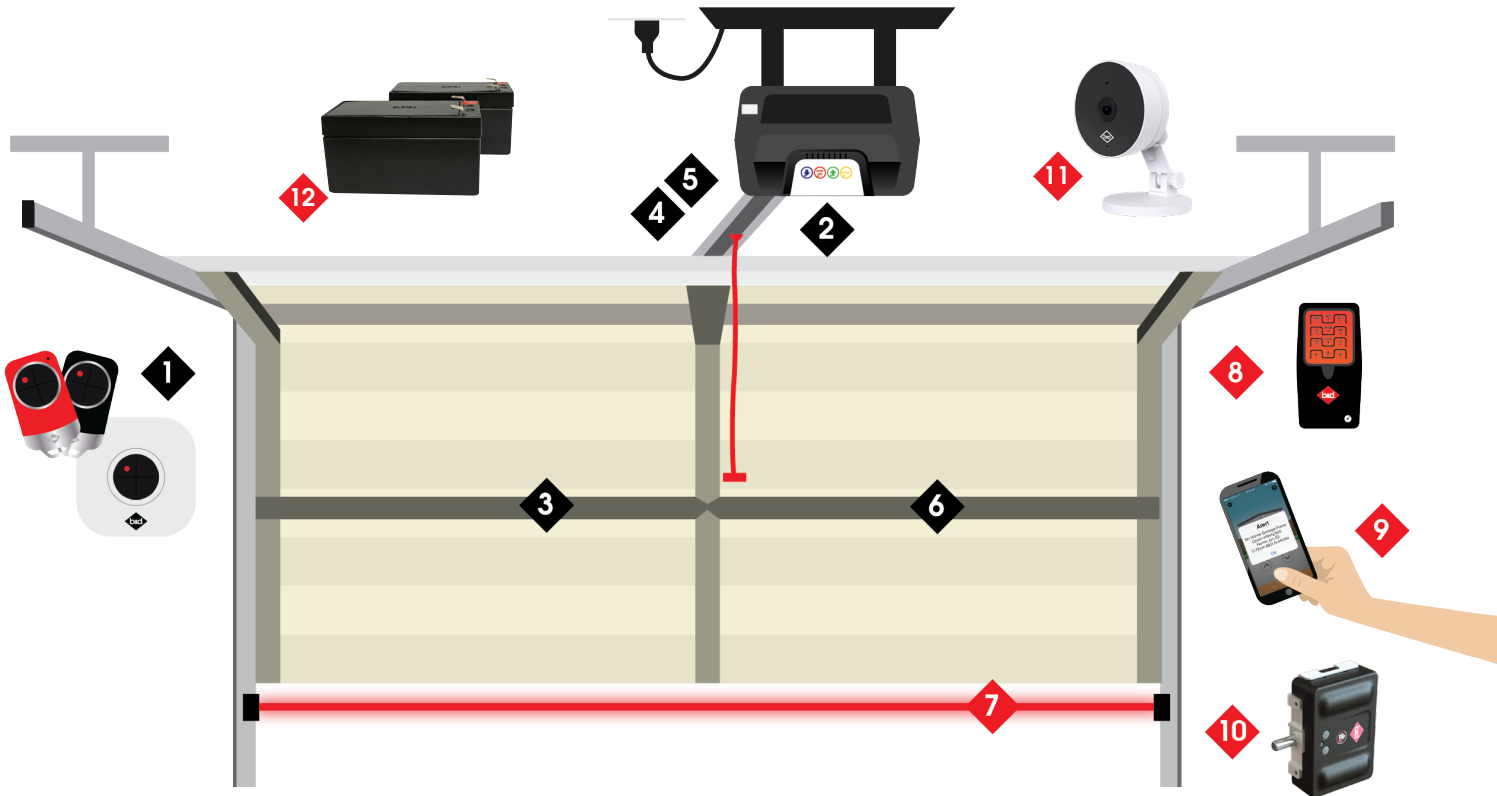

Combine this with a super-fast opening speed and bright LED courtesy light to illuminate your garage, and it's clear that Controll-A-Door® Secure is the sensible choice to automate your garage door. Controll-A-Door® Secure is backed by our B&D, market leading 10-year warranty.\*

## STANDARD INCLUSIONS

- 1 Tri-Tran+ Premium accessory kit**  
Provide superior security and excellent operating range whilst virtually eliminating interference from other wireless devices.
- 2 Built-in auto-reverse technology**  
The door automatically reverses if it comes into contact with an obstruction whilst in motion.
- 3 Super fast opening**
- 4 Bright LED courtesy light**
- 5 DC motor with belt rail**  
For quiet operation.
- 6 Heavy lifting capacity**  
Suits single and double sized sectional garage doors up to 235kg