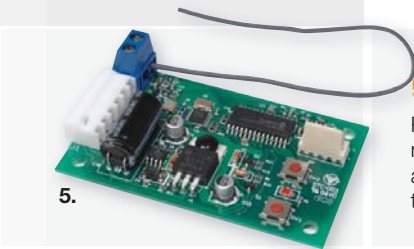

Available as an upgrade for all openers

3. TRIOCODE™128 KEYRING TRANSMITTERS

Each of these transmitter's four buttons can operate a separate function or opener, allowing access to your whole home from one convenient unit. Best of all, by transmitting on three frequencies, TrioCode™128 ensures this transmitter works every time.

Available as an upgrade for all openers

WHAT IS TRIOCODE™128?

The TrioCode™128 transmitter system ensures secure and reliable home access. It transmits on three frequencies to defeat radio interference, and uses a 128-bit encryption protocol (with trillions upon trillions of codes*) for the ultimate in security.

(*340,282,366,920,938,463,463,374,607,431,768,211,456 codes)

5. TRIOCODE™128 PLUG IN RECEIVERS

Removing the need for multiple types of remotes, the plug in receiver can control other non-TrioCode™128 devices. Used primarily on units that have a 6-pin receiver plug, this also allows you the freedom to retain an existing opener yet upgrade to the latest transmitter technology. (TrioCode™ compatible units also available)