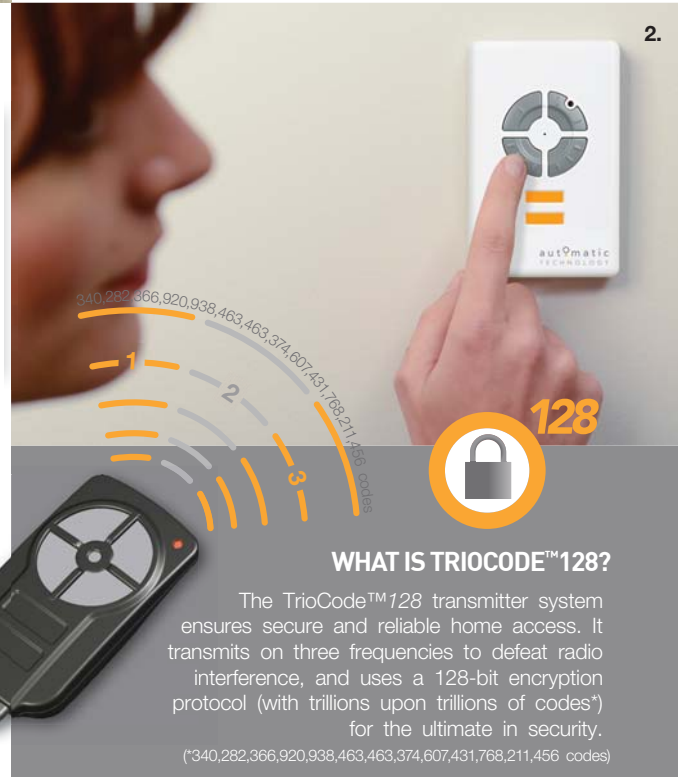

**SMART
SIMPLE
SECURE**

128

TRIOCODE™128

1. TRIOCODE™128 WIRELESS KEYPAD

Be it returning from a bike ride, the kids coming home from school, or the meter reader arriving while you're at work, the weatherproof wireless keypad allows secure access without a transmitter. With backlit numbers for night use, multiple users can have unique codes for specific door or gate access.

Available as an upgrade for all openers

2. TRIOCODE™128 WALL MOUNTED TRANSMITTER

Mounted securely to the wall where it can always be found, this four-button transmitter is the same size as a standard light switch and provides all the security and surety of TrioCode™128.

Available as an upgrade for all openers

4. TRIOCODE™128 WATER RESISTANT KEYRING TRANSMITTERS

Featuring all the benefits of TrioCode™128 technology, this sleek unit is also splash resistant. Being caught out in a sudden rain shower or being splashed by the garden hose is no longer a concern.

Available as an upgrade for all openers

WHAT IS TRIOCODE™128?

The TrioCode™128 transmitter system ensures secure and reliable home access. It transmits on three frequencies to defeat radio interference, and uses a 128-bit encryption protocol (with trillions upon trillions of codes*) for the ultimate in security.